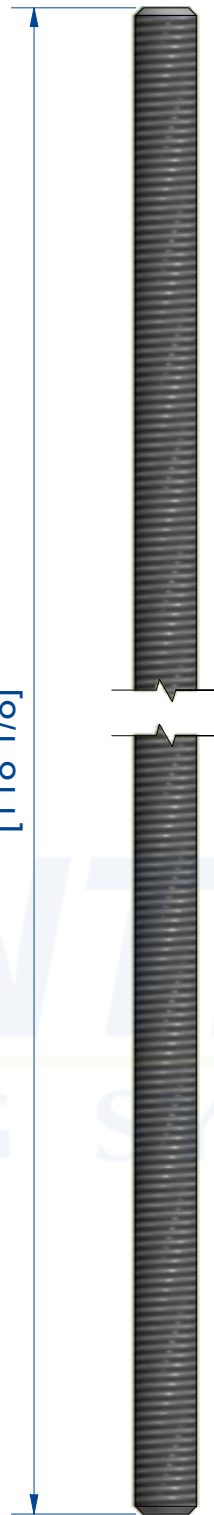

**X1** 1000  
[39 3/8]

**X1** 3000  
[118 1/8]

Set tringle verrou sup. 3m  
Matière : Inox

Low locking rod for door less up to 3m high  
Material : Stainless steel

7,rue Gay Lussac  
25000 BESANCON

Référence  
Item Nr: **GH10430KL-02**

Rail associé  
Combined track: