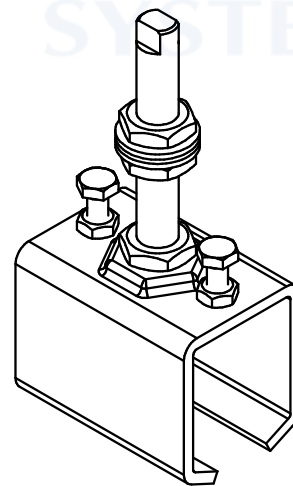

MANTION
SLIDING SYSTEMS

Manchon support tige longue
Matière: Acier

Jointing bracket with long rod
Material: Steel

7,rue Gay Lussac
25000 BESANCON

Référence
Item Nr: **2521ML**

Rail associé
Combined track: **2525**