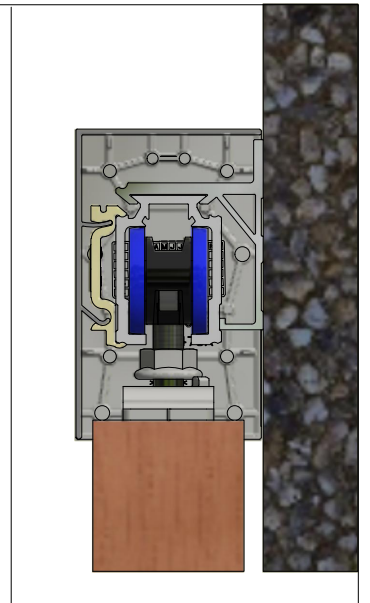

X5

Set supports / Set bracket
Matière / material : POM