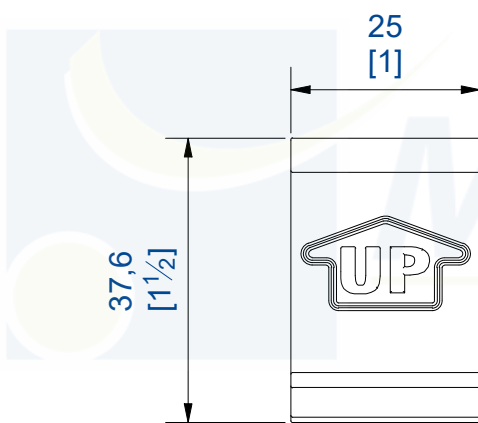

X5

Set supports / Set bracket
Matière / material : POM