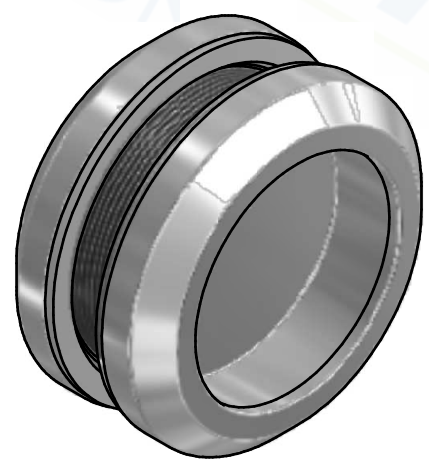

Perçage du verre Ø45mm
 Drilling of the glass [1 49/64]

Acier chromé
 Chromed steel