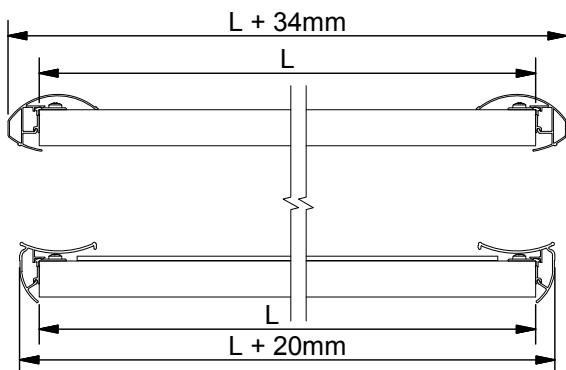

HANDLE PROFILES

	Designation	Finishing	Item Nr
	- Aluminium handle profile "angular" shape 2.8m length	- Naturel anodized	- 69V/280A
		- RAL9016 lacquered	- 69V/280B
	- Aluminium handle profile "rounded" shape 2.8m length	- Naturel anodized	- 69G/280A
		- RAL9016 lacquered	- 69G/280B
	- Fixing angle profile 0.12m length	- Mill finish aluminium	- 65/12

H Panel *

***Without damper**

HP = Height - 35mm ±5 mm

***With damper**

HP = Height - 44mm ±1 mm

OVERALL WIDTH :

All specifications can be modified without prior notice

Product positioning
Closet with 2 panels

SET FOR 2 M OPENING AND 2 PANELS

Version	Color	silver	White
- Rounded profile		- 74G/200A	- 74G/200B
- Angular profile		- 74V/200A	- 74V/200B

+ Products

For an easy mounting, all products are supplied with fixing holes.*

Product positioning
Closet with 3 panels

SET FOR A 3 M OPENING AND 3 PANELS

Version	Color	Silver	White
- Rounded profile		- 74G/300A	- 74G/300B
- Angular profile		- 74V/300A	- 74V/300B

ACCESSORIES

	Designation	Item Nr
	- Adhesive seal brush.Short bristle (5mm) , in 12 m length.	- 63A5/1200
	- Ditto : with long bristle (15mm)	- 63A15/1200
	- Ditto : with long bristle (20mm)	- 63A20/1200
	- Ditto : with long bristle (25mm)	- 63A25/1200
	- Wood imitation adhesive Width 40mm length 14.7m PEAR TREE colour	- 66/1500A
	- Ditto : NATURAL OAK colour	- 66/1500B
	- Ditto : WALNUT colour	- 66/1500C
	- Ditto : MAHOGANY colour	- 66/1500D
	Door closer / damper Drive finger + 2 spacers Screws & assembly instructions	- 66AFP
	Kit for roof pitch. Angle from 17 to 59° Screws + assembly instructions	- 66KSP