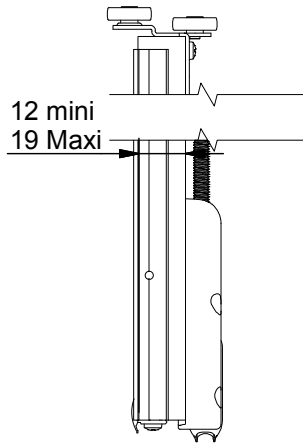

PICOSTAR2

MINISPORT

CAPACITY/DOOR :
TRACK :
MOVEMENT :

55 Kg
ALUMINIUM
STRAIGHT

Fittings for closet sliding door

SET OF TRACKS

	Designation	Finishing	Item Nr
	- Set of upper/lower tracks + cover for lower track. in 2m length	- Natural anodized	- 70/200A
		- RAL9016 lacquered	- 70/200B
	- Set of upper/lower tracks + cover for lower track. In 3m length	- Natural anodized	- 70/300A
		- RAL9016 lacquered	- 70/300B

GEAR

	Designation	Item Nr
	- Gear for 1 panel up to 55Kg	
	- 2 upper guides with soft rollers	- PICO59
	- 2 technical composite hangers with accurate ball bearings	
	- Fixing screws & assembly instructions	

HANDLE PROFILES

	Designation	Finishing	Item Nr
	- Aluminium handle profile "angular" shape 2.8m length	- Naturel anodized	- 69V/280A
		- RAL9016 lacquered	- 69V/280B
	- Aluminium handle profile "rounded" shape 2.8m length	- Naturel anodized	- 69G/280A
		- RAL9016 lacquered	- 69G/280B
	- Fixing angle profile 0.12m length	- Mill finish aluminium	- 65/12

Product positioning
Closet with 3 panels

SET FOR A 3 M OPENING AND 3 PANELS

Version	Color	Silver	White
- Rounded profile		- 74G/300A	- 74G/300B
- Angular profile		- 74V/300A	- 74V/300B

ACCESSORIES

	Designation	Item Nr
	- Adhesive seal brush.Short bristle (5mm) , in 12 m length.	- 63A5/1200
	- Ditto : with long bristle (15mm)	- 63A15/1200
	- Ditto : with long bristle (20mm)	- 63A20/1200
	- Ditto : with long bristle (25mm)	- 63A25/1200
	- Wood imitation adhesive Width 40mm length 14.7m PEAR TREE colour	- 66/1500A
	- Ditto : NATURAL OAK colour	- 66/1500B
	- Ditto : WALNUT colour	- 66/1500C
	- Ditto : MAHOGANY colour	- 66/1500D
	Door closer / damper Drive finger + 2 spacers Screws & assembly instructions	- 66AFP
	Kit for roof pitch. Angle from 17 to 59° Screws + assembly instructions	- 66KSP