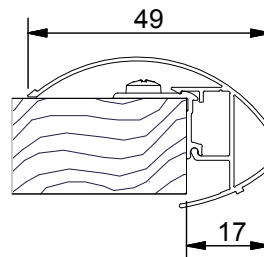

FINISHING PROFILE

	Designation	Finishing	Item Nr
	- Aluminium angle profile - L 2m	- Natural anodized	- 61T/200A
		- RAL9016 lacquered	- 61T/200B