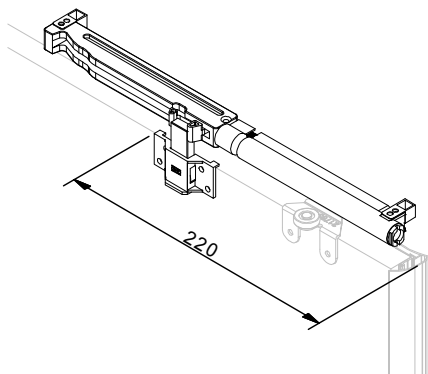

HANDLE PROFILES

	Designation	Finishing	Item Nr
	- Aluminium handle profile "angular" shape 2.8m length	- Naturel anodized	- 69V/280A
		- RAL9016 lacquered	- 69V/280B
	- Aluminium handle profile "rounded" shape 2.8m length	- Naturel anodized	- 69G/280A
		- RAL9016 lacquered	- 69G/280B
	- Fixing angle profile 0.12m length	- Mill finish aluminium	- 65/12

SET FOR 2 M OPENING AND 2 PANELS

Version	Color	silver	White
- Rounded profile		- 74G/200A	- 74G/200B
- Angular profile		- 74V/200A	- 74V/200B

+ Products

For an easy mounting, all products are supplied with fixing holes.*

Product positioning
Closet with 3 panels

SET FOR A 3 M OPENING AND 3 PANELS

Version	Color	Silver	White
- Rounded profile		- 74G/300A	- 74G/300B
- Angular profile		- 74V/300A	- 74V/300B

ACCESSORIES

	Designation	Item Nr
	- Adhesive seal brush.Short bristle (5mm) , in 12 m length.	- 63A5/1200
	- Ditto : with long bristle (15mm)	- 63A15/1200
	- Ditto : with long bristle (20mm)	- 63A20/1200
	- Ditto : with long bristle (25mm)	- 63A25/1200
	- Wood imitation adhesive Width 40mm length 14.7m PEAR TREE colour	- 66/1500A
	- Ditto : NATURAL OAK colour	- 66/1500B
	- Ditto : WALNUT colour	- 66/1500C
	- Ditto : MAHOGANY colour	- 66/1500D
	Door closer / damper Drive finger + 2 spacers Screws & assembly instructions	- 66AFP
	Kit for roof pitch. Angle from 17 to 59° Screws + assembly instructions	- 66KSP