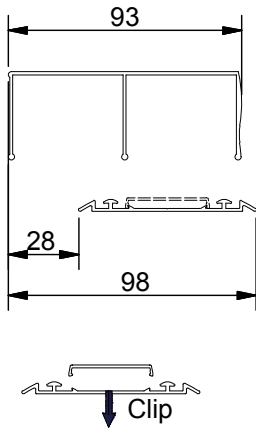

PICOSTAR2

MINISPORT

CAPACITY/DOOR :
TRACK :
MOVEMENT :

55 Kg
ALUMINIUM
STRAIGHT

Fittings for closet sliding door

SET OF TRACKS

	Designation	Finishing	Item Nr
	- Set of upper/lower tracks + cover for lower track. in 2m length	- Natural anodized	- 70/200A
		- RAL9016 lacquered	- 70/200B
	- Set of upper/lower tracks + cover for lower track. In 3m length	- Natural anodized	- 70/300A
		- RAL9016 lacquered	- 70/300B

HANDLE PROFILES

	Designation	Finishing	Item Nr
	- Aluminium handle profile "angular" shape 2.8m length	- Naturel anodized	- 69V/280A
		- RAL9016 lacquered	- 69V/280B
	- Aluminium handle profile "rounded" shape 2.8m length	- Naturel anodized	- 69G/280A
		- RAL9016 lacquered	- 69G/280B
	- Fixing angle profile 0.12m length	- Mill finish aluminium	- 65/12

H Panel *

***Without damper**

HP = Height - 35mm ±5 mm

***With damper**

HP = Height - 44mm ±1 mm

OVERALL WIDTH :

All specifications can be modified without prior notice

Product positioning
Closet with 2 panels

Product positioning
Closet with 3 panels

SET FOR A 3 M OPENING AND 3 PANELS

Version	Color	Silver	White
- Rounded profile		- 74G/300A	- 74G/300B
- Angular profile		- 74V/300A	- 74V/300B

ACCESSORIES

	Designation	Item Nr
	- Adhesive seal brush.Short bristle (5mm) , in 12 m length.	- 63A5/1200
	- Ditto : with long bristle (15mm)	- 63A15/1200
	- Ditto : with long bristle (20mm)	- 63A20/1200
	- Ditto : with long bristle (25mm)	- 63A25/1200
	- Wood imitation adhesive Width 40mm length 14.7m PEAR TREE colour	- 66/1500A
	- Ditto : NATURAL OAK colour	- 66/1500B
	- Ditto : WALNUT colour	- 66/1500C
	- Ditto : MAHOGANY colour	- 66/1500D
	Door closer / damper Drive finger + 2 spacers Screws & assembly instructions	- 66AFP
	Kit for roof pitch. Angle from 17 to 59° Screws + assembly instructions	- 66KSP