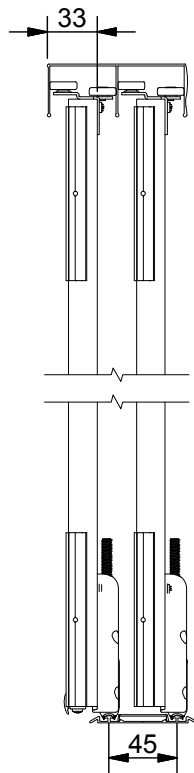

HANDLE PROFILES

	Designation	Finishing	Item Nr
	- Aluminium handle profile "angular" shape 2.8m length	- Naturel anodized	- 69V/280A
		- RAL9016 lacquered	- 69V/280B
	- Aluminium handle profile "rounded" shape 2.8m length	- Naturel anodized	- 69G/280A
		- RAL9016 lacquered	- 69G/280B
	- Fixing angle profile 0.12m length	- Mill finish aluminium	- 65/12

IMPORTANT: The HANDLE PROFILES cannot be fixed without the 65/12 profiles

FINISHING PROFILE

	Designation	Finishing	Item Nr
	- Aluminium angle profile - L 2m	- Natural anodized	- 61T/200A
		- RAL9016 lacquered	- 61T/200B

H Panel *

***Without damper**

HP = Height - 35mm ±5 mm

***With damper**

HP = Height - 44mm ±1 mm

OVERALL WIDTH :

All specifications can be modified without prior notice

Product positioning
Closet with 2 panels

Product positioning
Closet with 3 panels

SET FOR A 3 M OPENING AND 3 PANELS

Version	Color	Silver	White
- Rounded profile		- 74G/300A	- 74G/300B
- Angular profile		- 74V/300A	- 74V/300B

ACCESSORIES

	Designation	Item Nr
	- Adhesive seal brush.Short bristle (5mm) , in 12 m length.	- 63A5/1200
	- Ditto : with long bristle (15mm)	- 63A15/1200
	- Ditto : with long bristle (20mm)	- 63A20/1200
	- Ditto : with long bristle (25mm)	- 63A25/1200
	- Wood imitation adhesive Width 40mm length 14.7m PEAR TREE colour	- 66/1500A
	- Ditto : NATURAL OAK colour	- 66/1500B
	- Ditto : WALNUT colour	- 66/1500C
	- Ditto : MAHOGANY colour	- 66/1500D
	Door closer / damper Drive finger + 2 spacers Screws & assembly instructions	- 66AFP
	Kit for roof pitch. Angle from 17 to 59° Screws + assembly instructions	- 66KSP