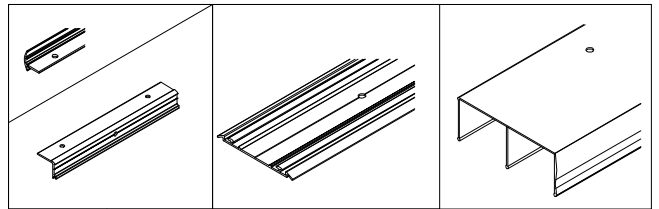

H Panel *

***Without damper**

HP = Height - 35mm ±5 mm

***With damper**

HP = Height - 44mm ±1 mm

OVERALL WIDTH :

All specifications can be modified without prior notice

Product positioning
Closet with 2 panels

SET FOR 2 M OPENING AND 2 PANELS

Version	Color	silver	White
- Rounded profile		- 74G/200A	- 74G/200B
- Angular profile		- 74V/200A	- 74V/200B

+ Products

For an easy mounting, all products are supplied with fixing holes.*

Product positioning
Closet with 3 panels

SET FOR A 3 M OPENING AND 3 PANELS

Version	Color	Silver	White
- Rounded profile		- 74G/300A	- 74G/300B
- Angular profile		- 74V/300A	- 74V/300B

ACCESSORIES

	Designation	Item Nr
	- Adhesive seal brush.Short bristle (5mm) , in 12 m length.	- 63A5/1200
	- Ditto : with long bristle (15mm)	- 63A15/1200
	- Ditto : with long bristle (20mm)	- 63A20/1200
	- Ditto : with long bristle (25mm)	- 63A25/1200
	- Wood imitation adhesive Width 40mm length 14.7m PEAR TREE colour	- 66/1500A
	- Ditto : NATURAL OAK colour	- 66/1500B
	- Ditto : WALNUT colour	- 66/1500C
	- Ditto : MAHOGANY colour	- 66/1500D
	Door closer / damper Drive finger + 2 spacers Screws & assembly instructions	- 66AFP
	Kit for roof pitch. Angle from 17 to 59° Screws + assembly instructions	- 66KSP