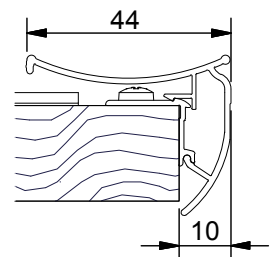

FINISHING PROFILE

	Designation	Finishing	Item Nr
	- Aluminium angle profile - L 2m	- Natural anodized	- 61T/200A
		- RAL9016 lacquered	- 61T/200B