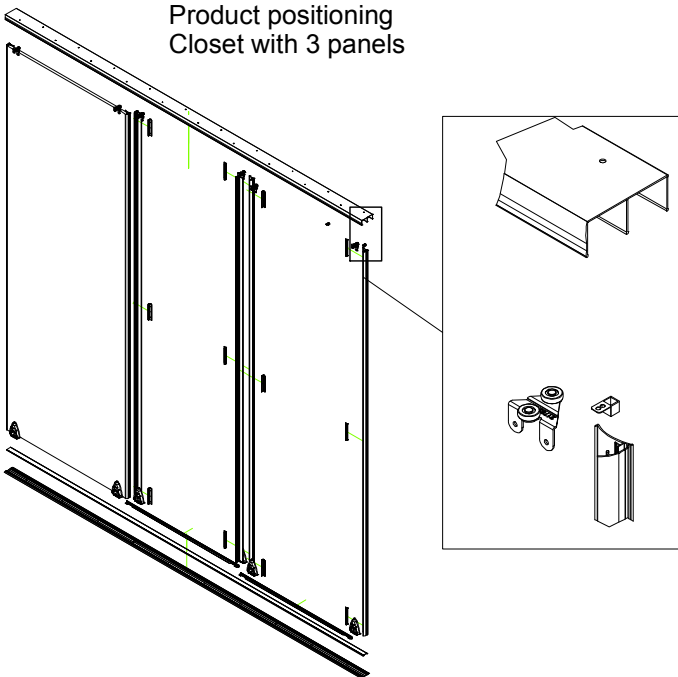

H Panel *

***Without damper**

HP = Height - 35mm ±5 mm

***With damper**

HP = Height - 44mm ±1 mm

OVERALL WIDTH :

All specifications can be modified without prior notice

Product positioning
Closet with 2 panels

SET FOR 2 M OPENING AND 2 PANELS

Version	Color	silver	White
- Rounded profile		- 74G/200A	- 74G/200B
- Angular profile		- 74V/200A	- 74V/200B

+ Products

For an easy mounting, all products are supplied with fixing holes.*

Product positioning
Closet with 3 panels

SET FOR A 3 M OPENING AND 3 PANELS

Version	Color	Silver	White
- Rounded profile		- 74G/300A	- 74G/300B
- Angular profile		- 74V/300A	- 74V/300B

ACCESSORIES

	Designation	Item Nr
	- Adhesive seal brush.Short bristle (5mm) , in 12 m length.	- 63A5/1200
	- Ditto : with long bristle (15mm)	- 63A15/1200
	- Ditto : with long bristle (20mm)	- 63A20/1200
	- Ditto : with long bristle (25mm)	- 63A25/1200
	- Wood imitation adhesive Width 40mm length 14.7m PEAR TREE colour	- 66/1500A
	- Ditto : NATURAL OAK colour	- 66/1500B
	- Ditto : WALNUT colour	- 66/1500C
	- Ditto : MAHOGANY colour	- 66/1500D
	Door closer / damper Drive finger + 2 spacers Screws & assembly instructions	- 66AFP
	Kit for roof pitch. Angle from 17 to 59° Screws + assembly instructions	- 66KSP