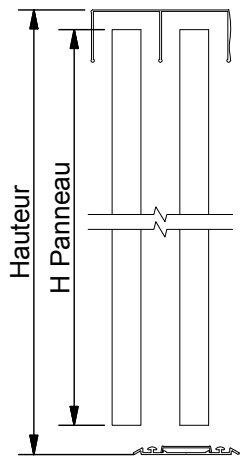

GEAR

	Designation	Item Nr
	- Gear for 1 panel up to 55Kg	
	- 2 upper guides with soft rollers	- PICO59
	- 2 technical composite hangers with accurate ball bearings	
	- Fixing screws & assembly instructions	

HANDLE PROFILES

	Designation	Finishing	Item Nr
	- Aluminium handle profile "angular" shape 2.8m length	- Naturel anodized	- 69V/280A
		- RAL9016 lacquered	- 69V/280B
	- Aluminium handle profile "rounded" shape 2.8m length	- Naturel anodized	- 69G/280A
		- RAL9016 lacquered	- 69G/280B
	- Fixing angle profile 0.12m length	- Mill finish aluminium	- 65/12

IMPORTANT: The HANDLE PROFILES cannot be fixed without the 65/12 profiles

FINISHING PROFILE

	Designation	Finishing	Item Nr
	- Aluminium angle profile - L 2m	- Natural anodized	- 61T/200A
		- RAL9016 lacquered	- 61T/200B

SET FOR 2 M OPENING AND 2 PANELS

Version	Color	silver	White
- Rounded profile		- 74G/200A	- 74G/200B
- Angular profile		- 74V/200A	- 74V/200B

+ Products

For an easy mounting, all products are supplied with fixing holes.*