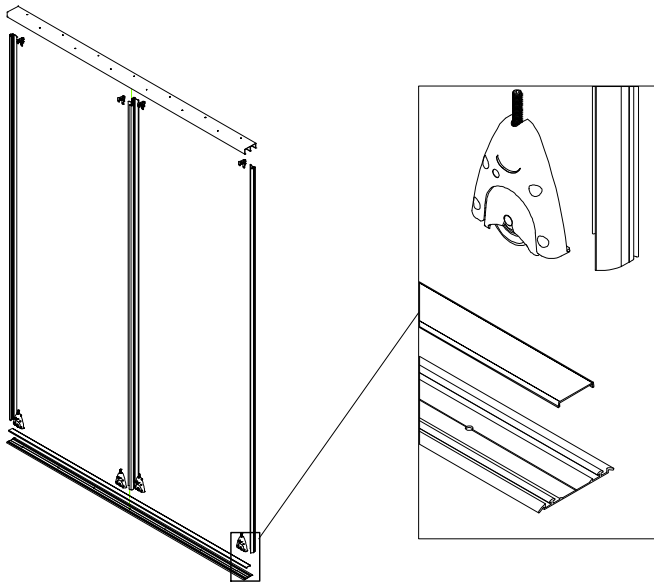

H Panel *

***Without damper**

HP = Height - 35mm ±5 mm

***With damper**

HP = Height - 44mm ±1 mm

OVERALL WIDTH :

All specifications can be modified without prior notice

Product positioning
Closet with 2 panels

SET FOR 2 M OPENING AND 2 PANELS

Version	Color	silver	White
- Rounded profile		- 74G/200A	- 74G/200B
- Angular profile		- 74V/200A	- 74V/200B

+ Products

For an easy mounting, all products are supplied with fixing holes.*

Product positioning
Closet with 3 panels

SET FOR A 3 M OPENING AND 3 PANELS

Version	Color	Silver	White
- Rounded profile		- 74G/300A	- 74G/300B
- Angular profile		- 74V/300A	- 74V/300B

ACCESSORIES

	Designation	Item Nr
	- Adhesive seal brush.Short bristle (5mm) , in 12 m length.	- 63A5/1200
	- Ditto : with long bristle (15mm)	- 63A15/1200
	- Ditto : with long bristle (20mm)	- 63A20/1200
	- Ditto : with long bristle (25mm)	- 63A25/1200
	- Wood imitation adhesive Width 40mm length 14.7m PEAR TREE colour	- 66/1500A
	- Ditto : NATURAL OAK colour	- 66/1500B
	- Ditto : WALNUT colour	- 66/1500C
	- Ditto : MAHOGANY colour	- 66/1500D
	Door closer / damper Drive finger + 2 spacers Screws & assembly instructions	- 66AFP
	Kit for roof pitch. Angle from 17 to 59° Screws + assembly instructions	- 66KSP