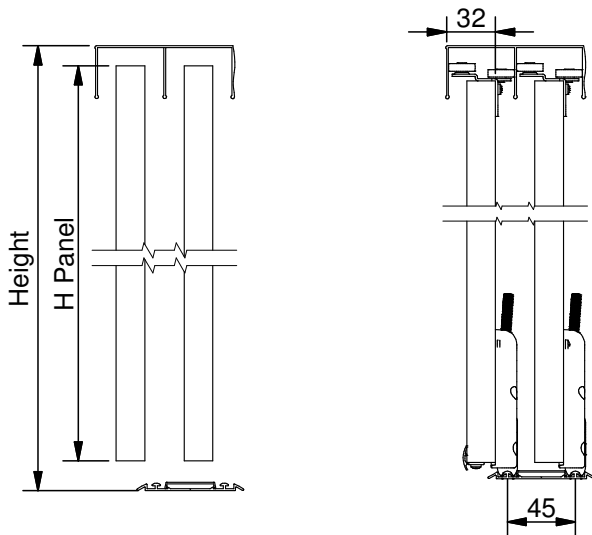

For an easy mounting, all products are supplied with fixing holes.

H Panel \*

**\*Without damper**

HP = Height - 35mm ±5 mm

**\*With damper**

HP = Height - 44mm ±1 mm

OVERALL WIDTH

**CAPACITY/DOOR :**  
**TRACK :**  
**MOVEMENT :**

### SET CONTENTS

	One upper track
	One lower track + track housing (screw cover)
	Finishing profile, in 2 m length
	PICO 59 upper guides
	PICO 59 rollers
Fixing screws and installation instructions	

### SETS packaged in PET tube

Description	Finishing	Item Nr
Set for opening 2 m wide with 2 panels	Anodised aluminium	72/200A
	Lacquered white RAL 9016	72/200B
Set for opening 3 m wide with 3 panels	Anodised aluminium	72/300A
	Lacquered white RAL 9016	72/300B

### HANDLE length 2.80 m for panel 18 mm thick

Model	Finishing	Item Nr
	Anodised aluminium	71E18/280A
	Lacquered white RAL 9016	71E18/280B
	Anodised aluminium	71H18/280A
	Lacquered white RAL 9016	71H18/280B