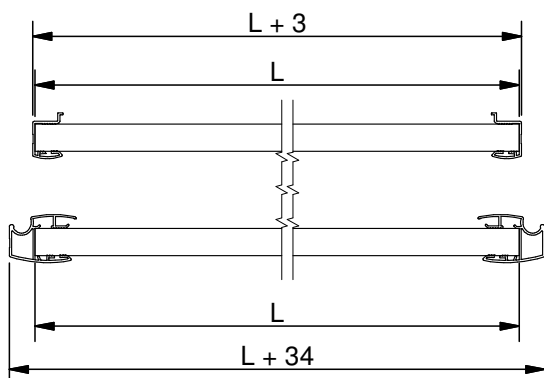

For an easy mounting, all products are supplied with fixing holes.

H Panel \*

**\*Without damper**

HP = Height - 35mm ±5 mm

**\*With damper**

HP = Height - 44mm ±1 mm

OVERALL WIDTH

**CAPACITY/DOOR :**  
**TRACK :**  
**MOVEMENT :**

### SET CONTENTS

	One upper track
	One lower track + track housing (screw cover)
	Finishing profile, in 2 m length
	PICO 59 upper guides
	PICO 59 rollers
Fixing screws and installation instructions	

### SETS packaged in PET tube

Description	Finishing	Item Nr
Set for opening 2 m wide with 2 panels	Anodised aluminium	72/200A
	Lacquered white RAL 9016	72/200B
Set for opening 3 m wide with 3 panels	Anodised aluminium	72/300A
	Lacquered white RAL 9016	72/300B

### HANDLE length 2.80 m for panel 18 mm thick

Model	Finishing	Item Nr
	Anodised aluminium	71E18/280A
	Lacquered white RAL 9016	71E18/280B
	Anodised aluminium	71H18/280A
	Lacquered white RAL 9016	71H18/280B