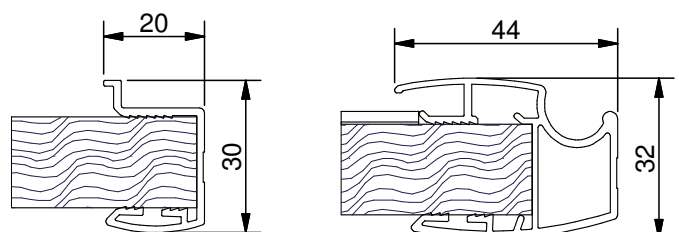

For an easy mounting, all products are supplied with fixing holes.

H Panel \*

**\*Without damper**

HP = Height - 35mm ±5 mm

**\*With damper**

HP = Height - 44mm ±1 mm

OVERALL WIDTH

**CAPACITY/DOOR :**  
**TRACK :**  
**MOVEMENT :**

### SET CONTENTS

	One upper track
	One lower track + track housing (screw cover)
	Finishing profile, in 2 m length
	PICO 59 upper guides
	PICO 59 rollers
Fixing screws and installation instructions	

### SETS packaged in PET tube

Description	Finishing	Item Nr
Set for opening 2 m wide with 2 panels	Anodised aluminium	72/200A
	Lacquered white RAL 9016	72/200B
Set for opening 3 m wide with 3 panels	Anodised aluminium	72/300A
	Lacquered white RAL 9016	72/300B

### HANDLE length 2.80 m for panel 18 mm thick

Model	Finishing	Item Nr
	Anodised aluminium	71E18/280A
	Lacquered white RAL 9016	71E18/280B
	Anodised aluminium	71H18/280A
	Lacquered white RAL 9016	71H18/280B