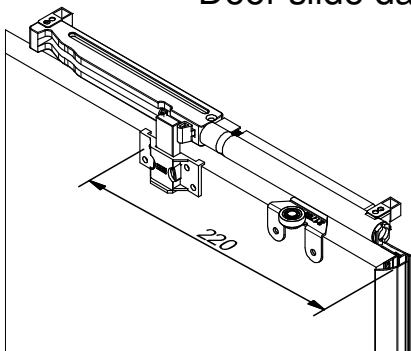

COMPONENTS PER PIECE

	Description	Item Nr
	SET OF UPPER AND LOWER TRACKS (6 m)	
	Set of anodised tracks Set of white lacquered (RAL 9016) tracks	70/600A 70/600B
	GEAR (for one door) - Two PICO 59 upper guides - Two PICO 59 rollers - Fixing screws and installation instructions	PICO59

ACCESSORIES

	Description	Item Nr
	FINISHING PROFILE, length 2 m Anodised aluminium Lacquered white RAL 9016	61T/200A 61T/200B
	Adhesive brush seal, length 12 m Short bristles - 5 mm	63A5/1200
	Adhesive brush seal, length 12 m	
	Long bristles - 15 mm	63A15/1200
	Long bristles - 20 mm Long bristles - 25 mm	63A20/1200 63A25/1200
	Door slide damper closer Drive parts Two spacers Fixing screws and installation instructions	66AFP3
	Mounting kit for slanted ceiling Fixing screws and installation instructions	66KSP

Door slide damper closer

Brush seals