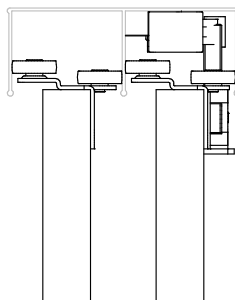

COMPONENTS PER PIECE

	Description	Item Nr
	SET OF UPPER AND LOWER TRACKS (6 m)	
	Set of anodised tracks Set of white lacquered (RAL 9016) tracks	70/600A 70/600B
	GEAR (for one door) - Two PICO 59 upper guides - Two PICO 59 rollers - Fixing screws and installation instructions	PICO59

ACCESSORIES

	Description	Item Nr
	FINISHING PROFILE, length 2 m Anodised aluminium Lacquered white RAL 9016	61T/200A 61T/200B
	Adhesive brush seal, length 12 m Short bristles - 5 mm	63A5/1200
	Adhesive brush seal, length 12 m	
	Long bristles - 15 mm	63A15/1200
	Long bristles - 20 mm Long bristles - 25 mm	63A20/1200 63A25/1200
	Door slide damper closer Drive parts Two spacers Fixing screws and installation instructions	66AFP3
	Mounting kit for slanted ceiling Fixing screws and installation instructions	66KSP

Door slide damper closer