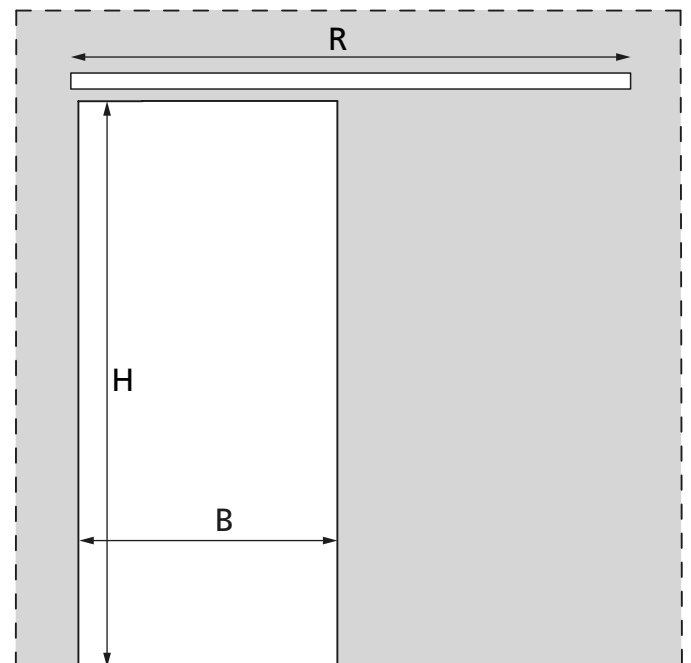

INSTRUCTION DE MONTAGE
MONTAGEANLEITUNG
INSTRUCTIONS FOR ASSEMBLY
INSTRUCCIONES DE MONTAJE

SAF®-SLIM
NM_SAF-S_001

Réf. Kit Set nb / Art.-Nr.	B (mm)	L (mm)	R (mm)
SAF-S82C/160 SAF-S82D/160	720 < B < 760	830	1595
SAF-S82C/200 SAF-S82D/200	760 < B < 960	830 < B < 1030	1995
11108SMC/SP1 11108SMD/SP1	960 ≤ B < 1460	1030 ≤ B < 1530	R = (2 x L) - 65
11108SMC/SP2 11108SMD/SP2	1460 ≤ B < 2960	1530 ≤ B < 3030	R = (2 x L) - 65

L (mm)	20 - 60 KG	60 - 80 KG
		 M66S
< 880	1 Max	1 Max
< 900	2	1 Max
> 900	2	2
	NM_M66S_001	NM_M67S_001

Dimensions de la porte - Abmessungen von Türen - Dimensions of doors - Dimensiones de las puertas

Réf. Kit Set nb / Art.-Nr.	L (mm)	W (mm)
SAF-S82C/160 SAF-S82D/160	B + 70	H
SAF-S82C/200 SAF-S82D/200	B + 70	H
11108SMC/SP1 11108SMD/SP2	B + 70	H
11108SMC/SP1 11108SMD/SP2	B + 70	H

1

2

3