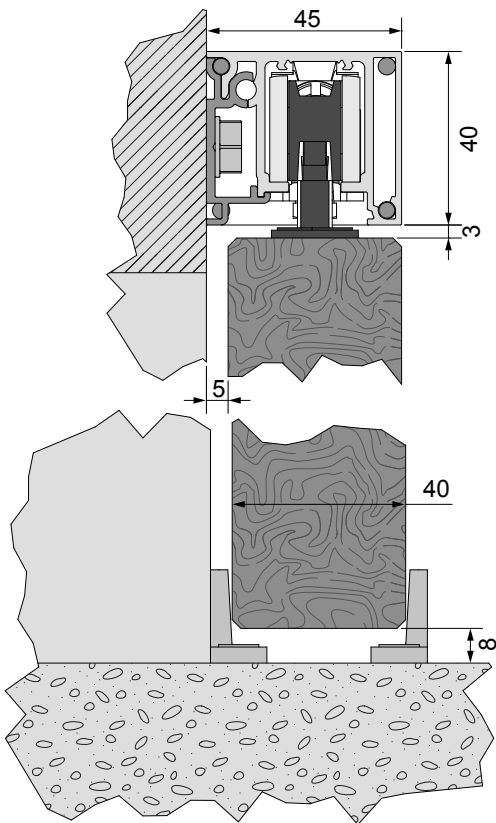

INSTRUCTION DE MONTAGE
MONTAGEANLEITUNG
INSTRUCTIONS FOR ASSEMBLY
INSTRUCCIONES DE MONTAJE

SAF®-SLIM
NM_SAF-S_001

Réf. Kit Set nb / Art.-Nr.	B (mm)	L (mm)	R (mm)
SAF-S82C/160 SAF-S82D/160	720 < B < 760	830	1595
SAF-S82C/200 SAF-S82D/200	760 < B < 960	830 < B < 1030	1995
11108SMC/SP1 11108SMD/SP1	960 ≤ B < 1460	1030 ≤ B < 1530	R = (2 x L) - 65
11108SMC/SP2 11108SMD/SP2	1460 ≤ B < 2960	1530 ≤ B < 3030	R = (2 x L) - 65

L (mm)	20 - 60 KG	60 - 80 KG
		 M66S
< 880	1 Max	1 Max
< 900	2	1 Max
> 900	2	2
	NM_M66S_001	NM_M67S_001

Dimensions de la porte - Abmessungen von Türen - Dimensions of doors - Dimensiones de las puertas

Réf. Kit Set nb / Art.-Nr.	L (mm)	W (mm)
SAF-S82C/160 SAF-S82D/160	B + 70	H
SAF-S82C/200 SAF-S82D/200	B + 70	H
11108SMC/SP1 11108SMD/SP2	B + 70	H
11108SMC/SP1 11108SMD/SP2	B + 70	H

1

2

3