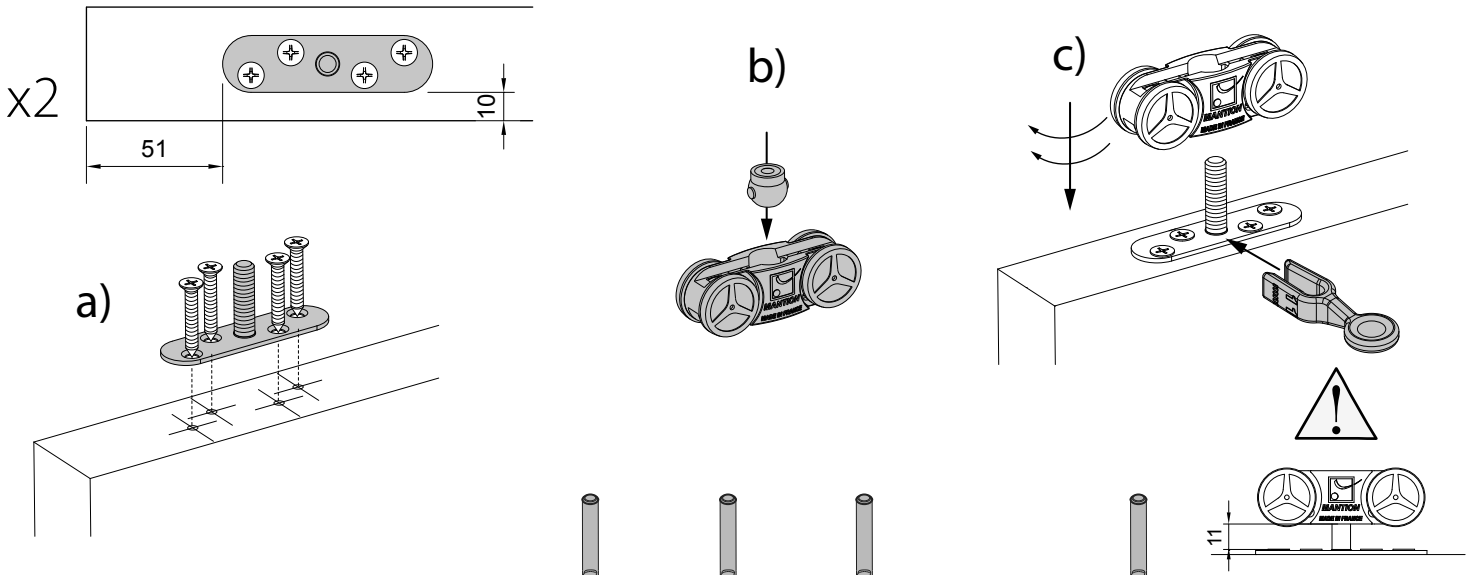

INSTRUCTION DE MONTAGE
MONTAGEANLEITUNG
INSTRUCTIONS FOR ASSEMBLY
INSTRUCCIONES DE MONTAJE

SAF®-SLIM
NM_SAF-S_001

Réf. Kit Set nb / Art.-Nr.	B (mm)	L (mm)	R (mm)
SAF-S82C/160 SAF-S82D/160	720 < B < 760	830	1595
SAF-S82C/200 SAF-S82D/200	760 < B < 960	830 < B < 1030	1995
11108SMC/SP1 11108SMD/SP1	960 ≤ B < 1460	1030 ≤ B < 1530	R = (2 x L) - 65
11108SMC/SP2 11108SMD/SP2	1460 ≤ B < 2960	1530 ≤ B < 3030	R = (2 x L) - 65

L (mm)	20 - 60 KG	60 - 80 KG
		 M66S
< 880	1 Max	1 Max
< 900	2	1 Max
> 900	2	2
	NM_M66S_001	NM_M67S_001

Dimensions de la porte - Abmessungen von Türen - Dimensions of doors - Dimensiones de las puertas

Réf. Kit Set nb / Art.-Nr.	L (mm)	W (mm)
SAF-S82C/160 SAF-S82D/160	B + 70	H
SAF-S82C/200 SAF-S82D/200	B + 70	H
11108SMC/SP1 11108SMD/SP2	B + 70	H
11108SMC/SP1 11108SMD/SP2	B + 70	H

1

2

3