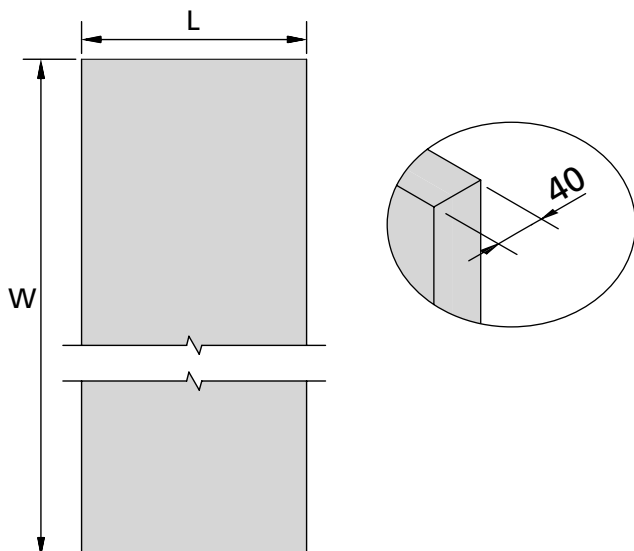

INSTRUCTION DE MONTAGE
MONTAGEANLEITUNG
INSTRUCTIONS FOR ASSEMBLY
INSTRUCCIONES DE MONTAJE

SAF®-SLIM
NM_SAF-S_001

Réf. Kit Set nb / Art.-Nr.	B (mm)	L (mm)	R (mm)
SAF-S82C/160 SAF-S82D/160	720 < B < 760	830	1595
SAF-S82C/200 SAF-S82D/200	760 < B < 960	830 < B < 1030	1995
11108SMC/SP1 11108SMD/SP1	960 ≤ B < 1460	1030 ≤ B < 1530	R = (2 x L) - 65
11108SMC/SP2 11108SMD/SP2	1460 ≤ B < 2960	1530 ≤ B < 3030	R = (2 x L) - 65

L (mm)	20 - 60 KG	60 - 80 KG
		 M66S
< 880	1 Max	1 Max
< 900	2	1 Max
> 900	2	2
	NM_M66S_001	NM_M67S_001

Dimensions de la porte - Abmessungen von Türen - Dimensions of doors - Dimensiones de las puertas

Réf. Kit Set nb / Art.-Nr.	L (mm)	W (mm)
SAF-S82C/160 SAF-S82D/160	B + 70	H
SAF-S82C/200 SAF-S82D/200	B + 70	H
11108SMC/SP1 11108SMD/SP2	B + 70	H
11108SMC/SP1 11108SMD/SP2	B + 70	H

1

2

3