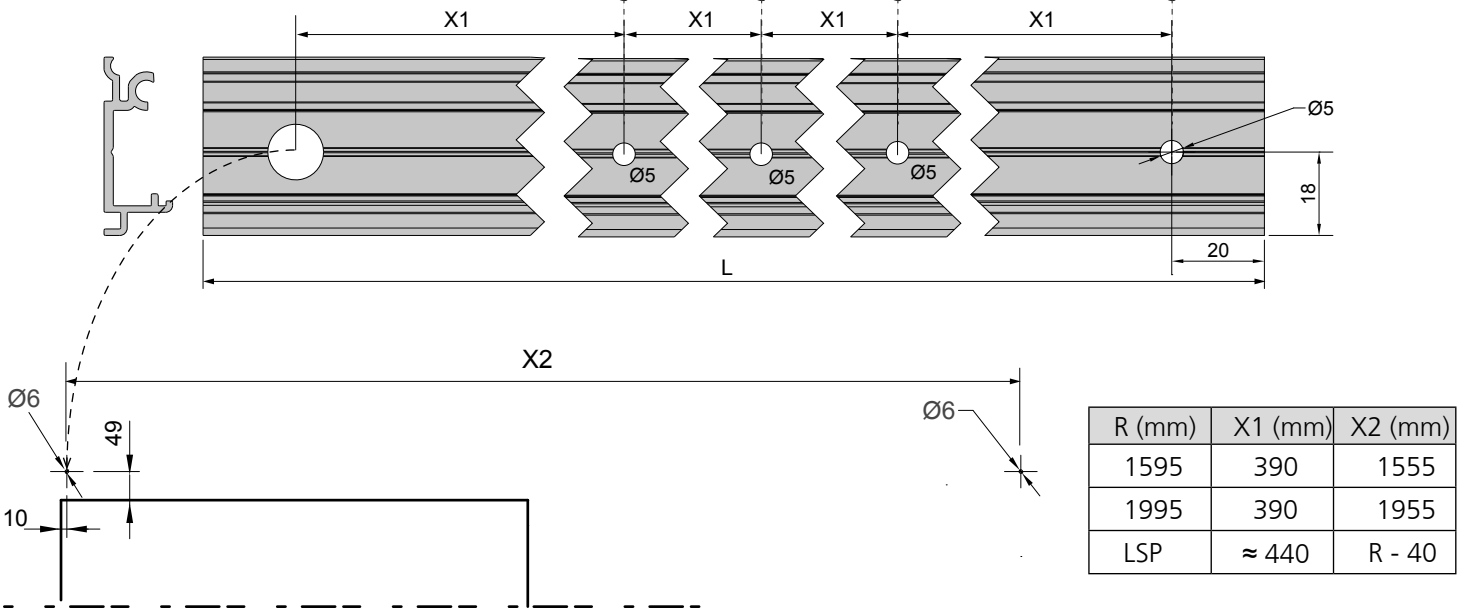

INSTRUCTION DE MONTAGE
MONTAGEANLEITUNG
INSTRUCTIONS FOR ASSEMBLY
INSTRUCCIONES DE MONTAJE

SAF®-SLIM
NM_SAF-S_001

Réf. Kit Set nb / Art.-Nr.	B (mm)	L (mm)	R (mm)
SAF-S82C/160 SAF-S82D/160	720 < B < 760	830	1595
SAF-S82C/200 SAF-S82D/200	760 < B < 960	830 < B < 1030	1995
11108SMC/SP1 11108SMD/SP1	960 ≤ B < 1460	1030 ≤ B < 1530	R = (2 x L) - 65
11108SMC/SP2 11108SMD/SP2	1460 ≤ B < 2960	1530 ≤ B < 3030	R = (2 x L) - 65

L (mm)	20 - 60 KG	60 - 80 KG
		 M66S
< 880	1 Max	1 Max
< 900	2	1 Max
> 900	2	2
	NM_M66S_001	NM_M67S_001

Dimensions de la porte - Abmessungen von Türen - Dimensions of doors - Dimensiones de las puertas

Réf. Kit Set nb / Art.-Nr.	L (mm)	W (mm)
SAF-S82C/160 SAF-S82D/160	B + 70	H
SAF-S82C/200 SAF-S82D/200	B + 70	H
11108SMC/SP1 11108SMD/SP2	B + 70	H
11108SMC/SP1 11108SMD/SP2	B + 70	H

1

2

3