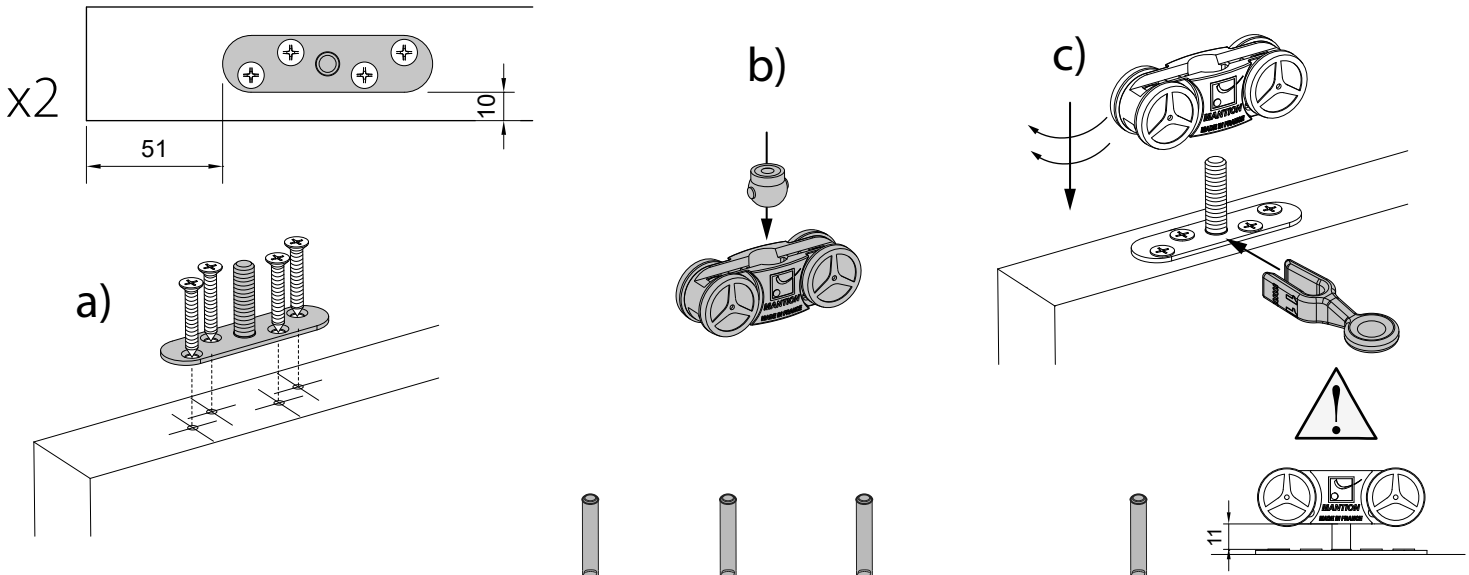

INSTRUCTION DE MONTAGE
MONTAGEANLEITUNG
INSTRUCTIONS FOR ASSEMBLY
INSTRUCCIONES DE MONTAJE

SAF®-SLIM
NM_SAF-S_001

Réf. Kit Set nb / Art.-Nr.	B (mm)	L (mm)	R (mm)
SAF-S82C/160 SAF-S82D/160	720 < B < 760	830	1595
SAF-S82C/200 SAF-S82D/200	760 < B < 960	830 < B < 1030	1995
11108SMC/SP1 11108SMD/SP1	960 ≤ B < 1460	1030 ≤ B < 1530	R = (2 x L) - 65
11108SMC/SP2 11108SMD/SP2	1460 ≤ B < 2960	1530 ≤ B < 3030	R = (2 x L) - 65

L (mm)	20 - 60 KG	60 - 80 KG
		 M66S
< 880	1 Max	1 Max
< 900	2	1 Max
> 900	2	2
	NM_M66S_001	NM_M67S_001

Dimensions de la porte - Abmessungen von Türen - Dimensions of doors - Dimensiones de las puertas

Réf. Kit Set nb / Art.-Nr.	L (mm)	W (mm)
SAF-S82C/160 SAF-S82D/160	B + 70	H
SAF-S82C/200 SAF-S82D/200	B + 70	H
11108SMC/SP1 11108SMD/SP2	B + 70	H
11108SMC/SP1 11108SMD/SP2	B + 70	H

1

2

3

INSTRUCTION DE MONTAGE
MONTAGEANLEITUNG
INSTRUCTIONS FOR ASSEMBLY
INSTRUCCIONES DE MONTAJE