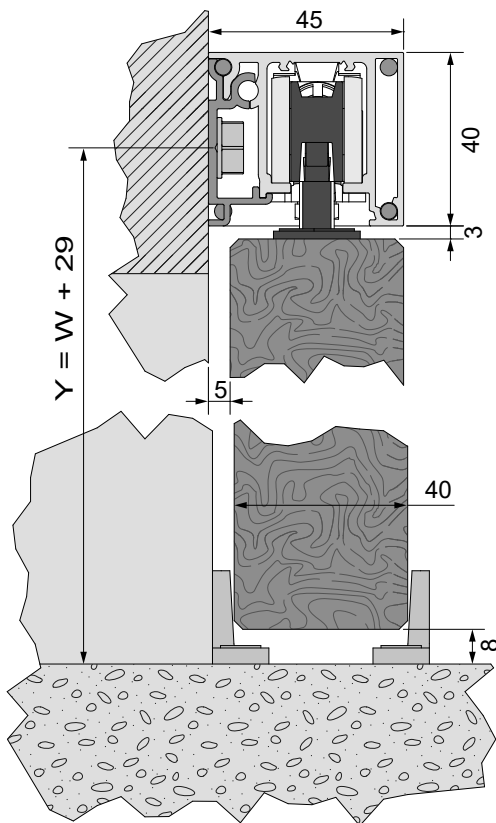

INSTRUCTION DE MONTAGE
MONTAGEANLEITUNG
INSTRUCTIONS FOR ASSEMBLY
INSTRUCCIONES DE MONTAJE

SAF®-SLIM
NM_SAF-S_001

Réf. Kit Set nb / Art.-Nr.	B (mm)	L (mm)	R (mm)
SAF-S82C/160 SAF-S82D/160	720 < B < 760	830	1595
SAF-S82C/200 SAF-S82D/200	760 < B < 960	830 < B < 1030	1995
11108SMC/SP1 11108SMD/SP1	960 ≤ B < 1460	1030 ≤ B < 1530	R = (2 x L) - 65
11108SMC/SP2 11108SMD/SP2	1460 ≤ B < 2960	1530 ≤ B < 3030	R = (2 x L) - 65

L (mm)	20 - 60 KG	60 - 80 KG
		 M66S
< 880	1 Max	1 Max
< 900	2	1 Max
> 900	2	2
	NM_M66S_001	NM_M67S_001

Dimensions de la porte - Abmessungen von Türen - Dimensions of doors - Dimensiones de las puertas

Réf. Kit Set nb / Art.-Nr.	L (mm)	W (mm)
SAF-S82C/160 SAF-S82D/160	B + 70	H
SAF-S82C/200 SAF-S82D/200	B + 70	H
11108SMC/SP1 11108SMD/SP2	B + 70	H
11108SMC/SP1 11108SMD/SP2	B + 70	H

1

2

3

INSTRUCTION DE MONTAGE
MONTAGEANLEITUNG
INSTRUCTIONS FOR ASSEMBLY
INSTRUCCIONES DE MONTAJE