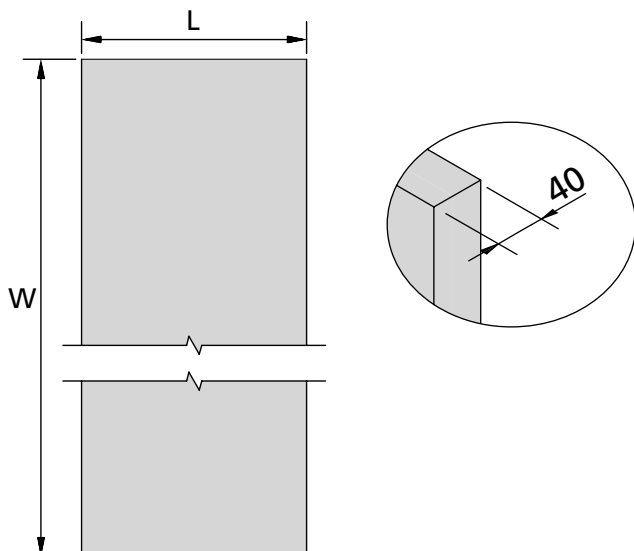

INSTRUCTION DE MONTAGE
MONTAGEANLEITUNG
INSTRUCTIONS FOR ASSEMBLY
INSTRUCCIONES DE MONTAJE

SAF®-SLIM
NM_SAF-S_001

Réf. Kit Set nb / Art.-Nr.	B (mm)	L (mm)	R (mm)
SAF-S82C/160 SAF-S82D/160	720 < B < 760	830	1595
SAF-S82C/200 SAF-S82D/200	760 < B < 960	830 < B < 1030	1995
11108SMC/SP1 11108SMD/SP1	960 ≤ B < 1460	1030 ≤ B < 1530	R = (2 x L) - 65
11108SMC/SP2 11108SMD/SP2	1460 ≤ B < 2960	1530 ≤ B < 3030	R = (2 x L) - 65

L (mm)	20 - 60 KG	60 - 80 KG
		 M66S
< 880	1 Max	1 Max
< 900	2	1 Max
> 900	2	2
	NM_M66S_001	NM_M67S_001

Dimensions de la porte - Abmessungen von Türen - Dimensions of doors - Dimensiones de las puertas

Réf. Kit Set nb / Art.-Nr.	L (mm)	W (mm)
SAF-S82C/160 SAF-S82D/160	B + 70	H
SAF-S82C/200 SAF-S82D/200	B + 70	H
11108SMC/SP1 11108SMD/SP2	B + 70	H
11108SMC/SP1 11108SMD/SP2	B + 70	H

1

2

3

INSTRUCTION DE MONTAGE
MONTAGEANLEITUNG
INSTRUCTIONS FOR ASSEMBLY
INSTRUCCIONES DE MONTAJE