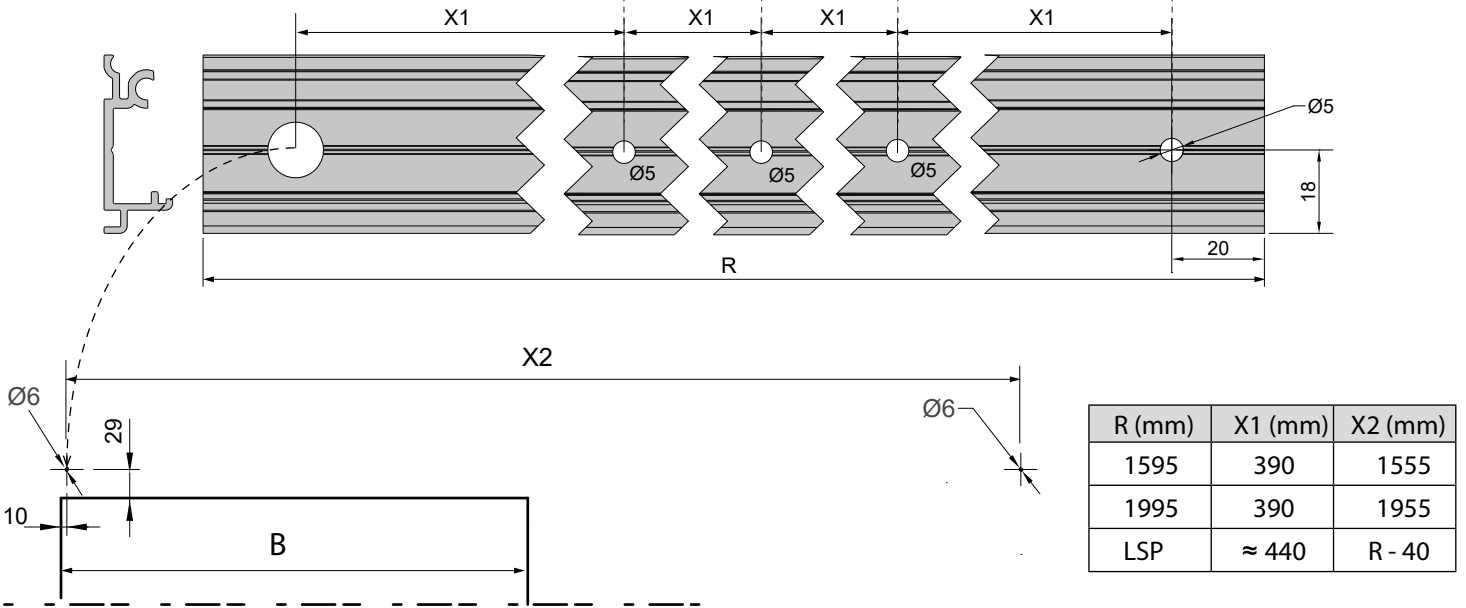

INSTRUCTION DE MONTAGE
MONTAGEANLEITUNG
INSTRUCTIONS FOR ASSEMBLY
INSTRUCCIONES DE MONTAJE

SAF®-SLIM
NM_SAF-S_001

Réf. Kit Set nb / Art.-Nr.	B (mm)	L (mm)	R (mm)
SAF-S82C/160 SAF-S82D/160	720 < B < 760	830	1595
SAF-S82C/200 SAF-S82D/200	760 < B < 960	830 < B < 1030	1995
11108SMC/SP1 11108SMD/SP1	960 ≤ B < 1460	1030 ≤ B < 1530	R = (2 x L) - 65
11108SMC/SP2 11108SMD/SP2	1460 ≤ B < 2960	1530 ≤ B < 3030	R = (2 x L) - 65

L (mm)	20 - 60 KG	60 - 80 KG
		 M66S
< 880	1 Max	1 Max
< 900	2	1 Max
> 900	2	2
	NM_M66S_001	NM_M67S_001

Dimensions de la porte - Abmessungen von Türen - Dimensions of doors - Dimensiones de las puertas

Réf. Kit Set nb / Art.-Nr.	L (mm)	W (mm)
SAF-S82C/160 SAF-S82D/160	B + 70	H
SAF-S82C/200 SAF-S82D/200	B + 70	H
11108SMC/SP1 11108SMD/SP2	B + 70	H
11108SMC/SP1 11108SMD/SP2	B + 70	H

1

2

3

INSTRUCTION DE MONTAGE
MONTAGEANLEITUNG
INSTRUCTIONS FOR ASSEMBLY
INSTRUCCIONES DE MONTAJE