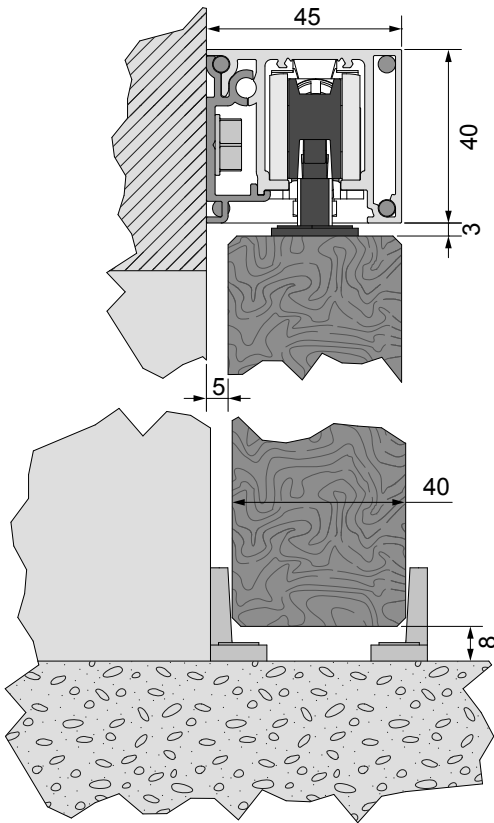

INSTRUCTION DE MONTAGE  
 MONTAGEANLEITUNG  
 INSTRUCTIONS FOR ASSEMBLY  
 INSTRUCCIONES DE MONTAJE

## NM\_M66S\_001

Réf. Kit Set nb / Art.-Nr.	B (mm)	L (mm)	R (mm)
SAF-S82C/160 SAF-S82D/160	720 < B < 760	830	1595
SAF-S82C/200 SAF-S82D/200	760 < B < 960	830 < B < 1030	1995
11108SMC/SP1 11108SMD/SP1	960 ≤ B < 1460	1030 ≤ B < 1530	R = (2 x L) - 65
11108SMC/SP2 11108SMD/SP2	1460 ≤ B < 2960	1530 ≤ B < 3030	R = (2 x L) - 65

L (mm)	20 - 60 KG	60 - 80 KG
		 M66S
< 880	1 Max	1 Max
< 900	2	1 Max
> 900	2	2
	<b>NM_M66S_001</b>	<b>NM_M67S_001</b>

Dimensions de la porte - Abmessungen von Türen - Dimensions of doors - Dimensiones de las puertas

Réf. Kit Set nb / Art.-Nr.	L (mm)	W (mm)
SAF-S82C/160 SAF-S82D/160	B + 70	H
SAF-S82C/200 SAF-S82D/200	B + 70	H
11108SMC/SP1 11108SMD/SP2	B + 70	H
11108SMC/SP1 11108SMD/SP2	B + 70	H

INSTRUCTION DE MONTAGE  
 MONTAGEANLEITUNG  
 INSTRUCTIONS FOR ASSEMBLY  
 INSTRUCCIONES DE MONTAJE