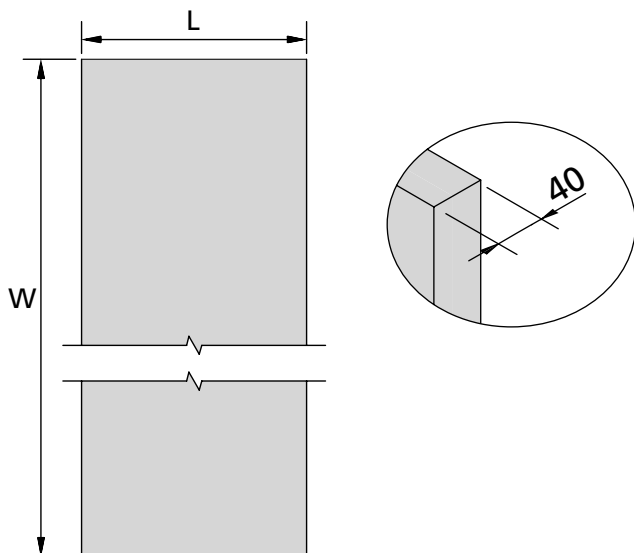

## NM\_M66S\_001

Réf. Kit Set nb / Art.-Nr.	B (mm)	L (mm)	R (mm)
SAF-S82C/160 SAF-S82D/160	720 < B < 760	830	1595
SAF-S82C/200 SAF-S82D/200	760 < B < 960	830 < B < 1030	1995
11108SMC/SP1 11108SMD/SP1	960 ≤ B < 1460	1030 ≤ B < 1530	R = (2 x L) - 65
11108SMC/SP2 11108SMD/SP2	1460 ≤ B < 2960	1530 ≤ B < 3030	R = (2 x L) - 65

L (mm)	20 - 60 KG	60 - 80 KG
		 M66S
< 880	1 Max	1 Max
< 900	2	1 Max
> 900	2	2
	<b>NM_M66S_001</b>	<b>NM_M67S_001</b>

Dimensions de la porte - Abmessungen von Türen - Dimensions of doors - Dimensiones de las puertas